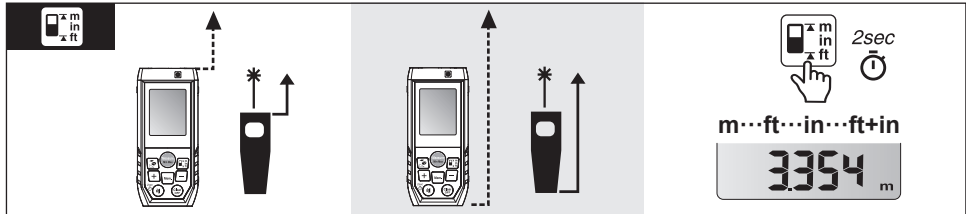

# 404E/406E

Laser Distance Meter

1x

2x

3x

4x

5x

6x

Clear OFF

Clear OFF

1x =

Clear OFF

2x =

Clear OFF

2sec

QRG