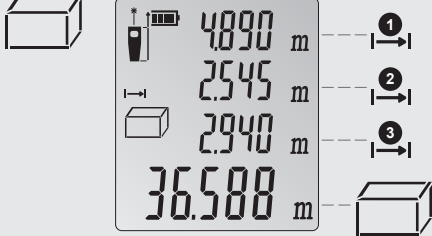

# 404E/406E

Laser Distance Meter

1x

2x

3x

4x

5x

6x

Clear OFF

Clear OFF

1x =

Clear OFF

2x =

Clear OFF

2sec

QRG