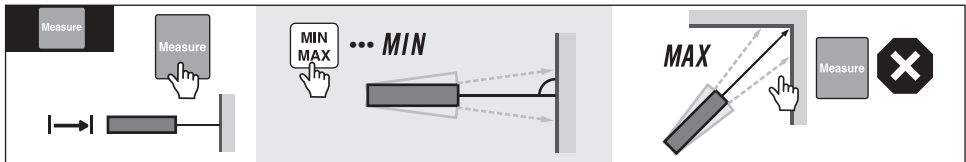

# 404E/406E

Laser Distance Meter

1x

2x

3x

4x

5x

6x

Clear OFF

Clear OFF

1x =

Clear OFF

2x =

Clear OFF

2sec

QRG