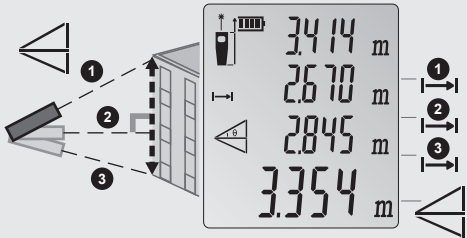

# 404E/406E

Laser Distance Meter

1x

2x

3x

4x

5x

6x

Clear OFF

Clear OFF

1x =

Clear OFF

2x =

Clear OFF

2sec

QRG