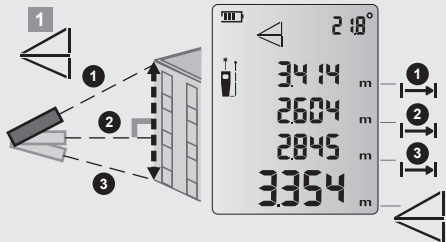

# 405/408/410

Laser Distance Meter

1x

2x

3x

4x

5x

6x