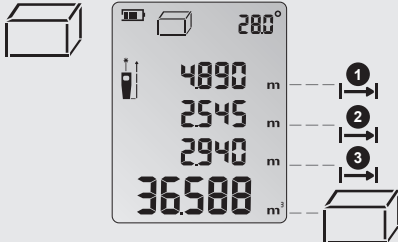

# 405/408/410

Laser Distance Meter

1x

2x

3x

4x

5x

6x