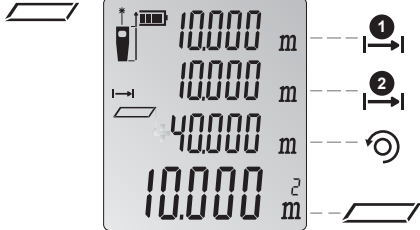

# 404E/406E

Laser Distance Meter

1x

2x

3x

4x

5x

6x

Clear OFF

Clear OFF

1x =

Clear OFF

2x =

Clear OFF

2sec

QRG