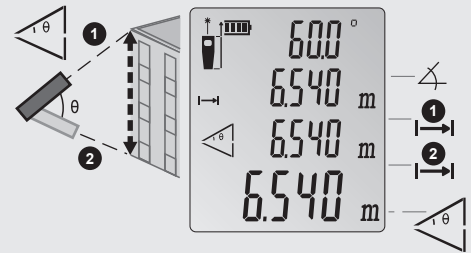

# 404E/406E

Laser Distance Meter

1x

2x

3x

4x

5x

6x

Clear OFF

Clear OFF

1x =

Clear OFF

2x =

Clear OFF

2sec

QRG