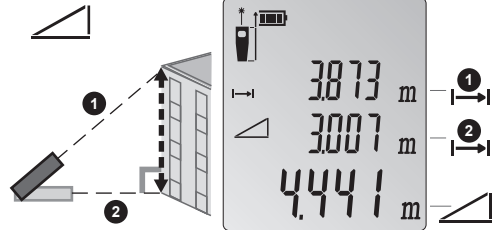

# 404E/406E

Laser Distance Meter

1x

2x

3x

4x

5x

6x